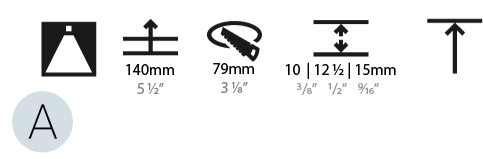

GENERAL

Series: Invader Deep
Brand: Prolicht
Division: Architectural
Mounting Type: Trimless
Mounting Location: Ceiling
Subcategory: Spots

PHYSICAL

Shape: Round
Diameter (mm): 71
Diameter (in): 2 ¹³/₁₆"
Height (mm): 124
Height (in): 4 ⁷/₈"
Ceiling Thickness (mm): 10 / 12.5 / 15
Ceiling Thickness (in): 3/8 or 1/2 or 9/16
Min. Recessing Depth (mm): 140
Min. Recessing Depth (in): 5 ¹/₂"
Light Distribution: Downlight
Weight (kg): 0.358
Weight (lbs): 0.79
Fixture Finish: SSR / BKV / CWI / CRY / HAB / UFT / ITA / RUA / FTG / MYG / LOD / PUS / FRO / FUP / KIA / POP / BLS / SPG / MEY / GOH / GUM / CHC / COM / ABZ / JAG / OBR / MOS / ROR
Fixture Material: Aluminum
Cut-out Measurements: $\square$ 79mm / 3 1/8"
Upon Request: Unique Sizes Unique Ceiling Thickness

ELECTRICAL

Lamp Type: LED (Zhaga Standard)
Input Wattage (W): 22
Total Output Wattage (W): 20
Dimming: Tri-Mode (Non-Dimming and Phase Dimming (120Vac only) and 0-10V Dimming)
Driver Included: No
Driver Location: Recessed Housing
Driver Type: Constant Current - Universal
Driver Class: Class 2
Housing: See components
Input Voltage (V): 120 - 277
Constant Current (MA): 500

LED

Number of LEDs: 1
Color Temperature (°K): 2700 / 3000 / 3500 / 4000
Max. Delivered Lumen (lm): 1210 / 1260 / 1323 / 1350
CRI: >90 CRI
Lamp Life (hrs): 50000

OPTICAL

Reflector: 20 / 40 / 60

RATINGS AND CERTIFICATIONS

Certified By: Certified for North American Standards
IP rating: IP20