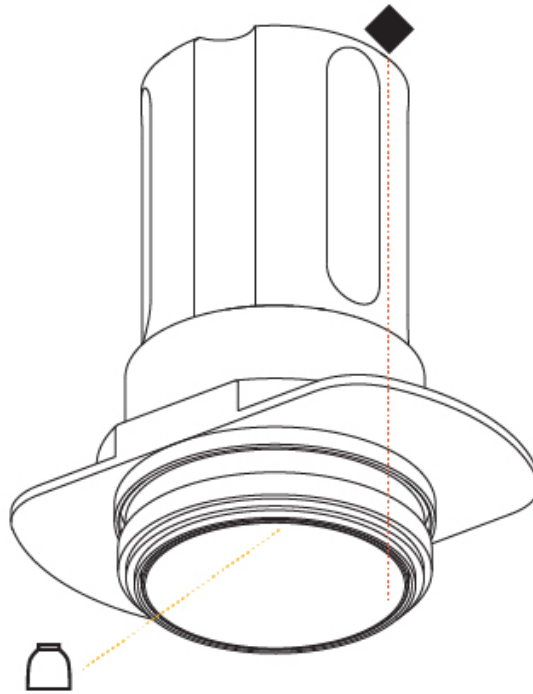

#### PHYSICAL

Shape: Round  
 Diameter (mm): 71  
 Diameter (in): 2 <sup>13</sup>/<sub>16</sub>"  
 Height (mm): 124  
 Height (in): 4 <sup>7</sup>/<sub>8</sub>"  
 Ceiling Thickness (mm): 10 / 12.5 / 15  
 Ceiling Thickness (in): 3/8 or 1/2 or 9/16  
 Min. Recessing Depth (mm): 140  
 Min. Recessing Depth (in): 5 <sup>1</sup>/<sub>2</sub>"  
 Light Distribution: Downlight  
 Weight (kg): 0.358  
 Weight (lbs): 0.79  
 Fixture Finish: SSR / BKV / CWI / CRY / HAB / UFT / ITA / RUA / FTG / MYG / LOD / PUS / FRO / FUP / KIA / POP / BLS / SPG / MEY / GOH / GUM / CHC / COM / ABZ / JAG / OBR / MOS / ROR  
 Fixture Material: Aluminum  
 Cut-out Measurements:  $\square$  79mm / 3 1/8"  
 Upon Request: Unique Sizes Unique Ceiling Thickness

#### PHYSICAL

Shape: Round  
 Diameter (mm): 39  
 Diameter (in): 1 9/16  
 Height (mm): 80  
 Height (in): 3 1/8  
 Ceiling Thickness (mm): 10 / 12 / 15  
 Ceiling Thickness (in): 3/8 or 1/2 or 9/16  
 Min. Recessing Depth (mm): 150  
 Min. Recessing Depth (in): 5 7/8  
 Light Distribution: Downlight  
 Weight (kg): 0.143  
 Weight (lbs): 0.31  
 Fixture Finish: SSR / BKV / CWI / CRY / HAB / UFT / ITA / RUA / FTG / MYG / LOD / PUS / FRO / FUP / KIA / POP / BLS / SPG / MEY / GOH / GUM / CHC / COM / ABZ / JAG / OBR / MOS / ROR  
 Fixture Material: Aluminum  
 Cut-out Measurements: Ø 45mm / 1 3/4"  
 Upon Request: Unique Sizes Unique Ceiling Thickness

## INVADER DEEP TRIMLESS

A37922-

PROJECT

TYPE

SPECIFIER

QUANTITY

DATE

A